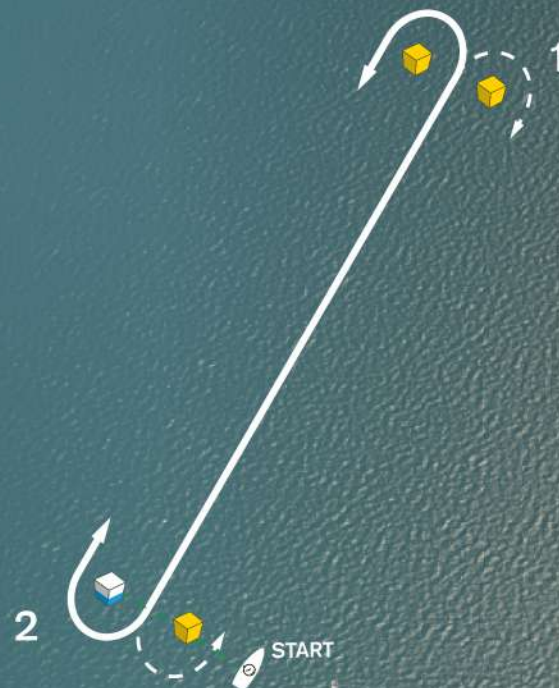

# Dongfeng In-Port Race, Guangzhou

3 February  
15:00 - 16:00

VHF  
72

Race Village

- |  |                  |  |
|--|------------------|--|
|  | Short            | Start - 1 - 2 - 1 - Finish                 |
|  | Medium (default) | Start - 1 - 2 - 1 - 2 - 1 - Finish         |
|  | Long             | Start - 1 - 2 - 1 - 2 - 1 - 2 - 1 - Finish |

The start line will be placed opposite the Race Village, and the race course will be defined depending on the wind, with either an upwind or a downwind start

Spectator boats shall remain outside the perimeter marked by the orange marks and follow instructions from course Marshalls at all times